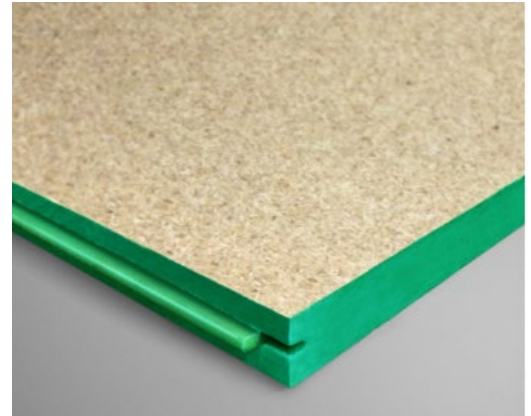

## 800mm Structural Flooring

- Industry standard 800mm sheets.
- Moisture resistant as standard
- Also available in 25mm (Brown Tongue) for Commercial Use.
- 7 year warranty.
- Tongue and Grooved for easy installation.
- Proudly made in Australia to AS 1860.1.

### PRODUCT DATA

TYPE	THICKNESS	LENGTH	WIDTH	COVERAGE	PACK QUANTITY	WEIGHT PER SHEET	MAX JOIST SPACING	MOISTURE RESISTANT	PRODUCT CODE	TONGUE COLOUR	EDGE WAX COLOUR
Standard MR	19mm	3600mm	800mm	2.88m <sup>2</sup>	35	37.966kg	450mm	Yes	787842	Green	Green
Standard MR	22mm	3600mm	800mm	2.88m <sup>2</sup>	25	43.961kg	600mm	Yes	787845	Beige	Green
Termite Treated MR	19mm	3600mm	800mm	2.88m <sup>2</sup>	35	37.966kg	450mm	Yes	794431	Green	Red
Termite Treated MR	22mm	3600mm	800mm	2.88m <sup>2</sup>	25	43.961kg	600mm	Yes	840326	Beige	Red