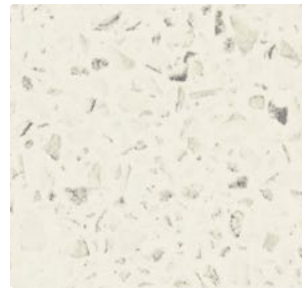

Benchtop features **Laminex Pure Mineralstone II**
and cabinetry is **Laminex Green Slate**.

Fresh Snow
N DG

Natural Quartz
N

Pure Mineralstone II
N DG

Sand Pebble
N

Terrazzino Perlato
N

Raw Zinc
N DG

Tumbled Terrazzo
N