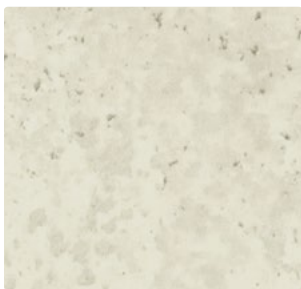

Pearl Concrete
N