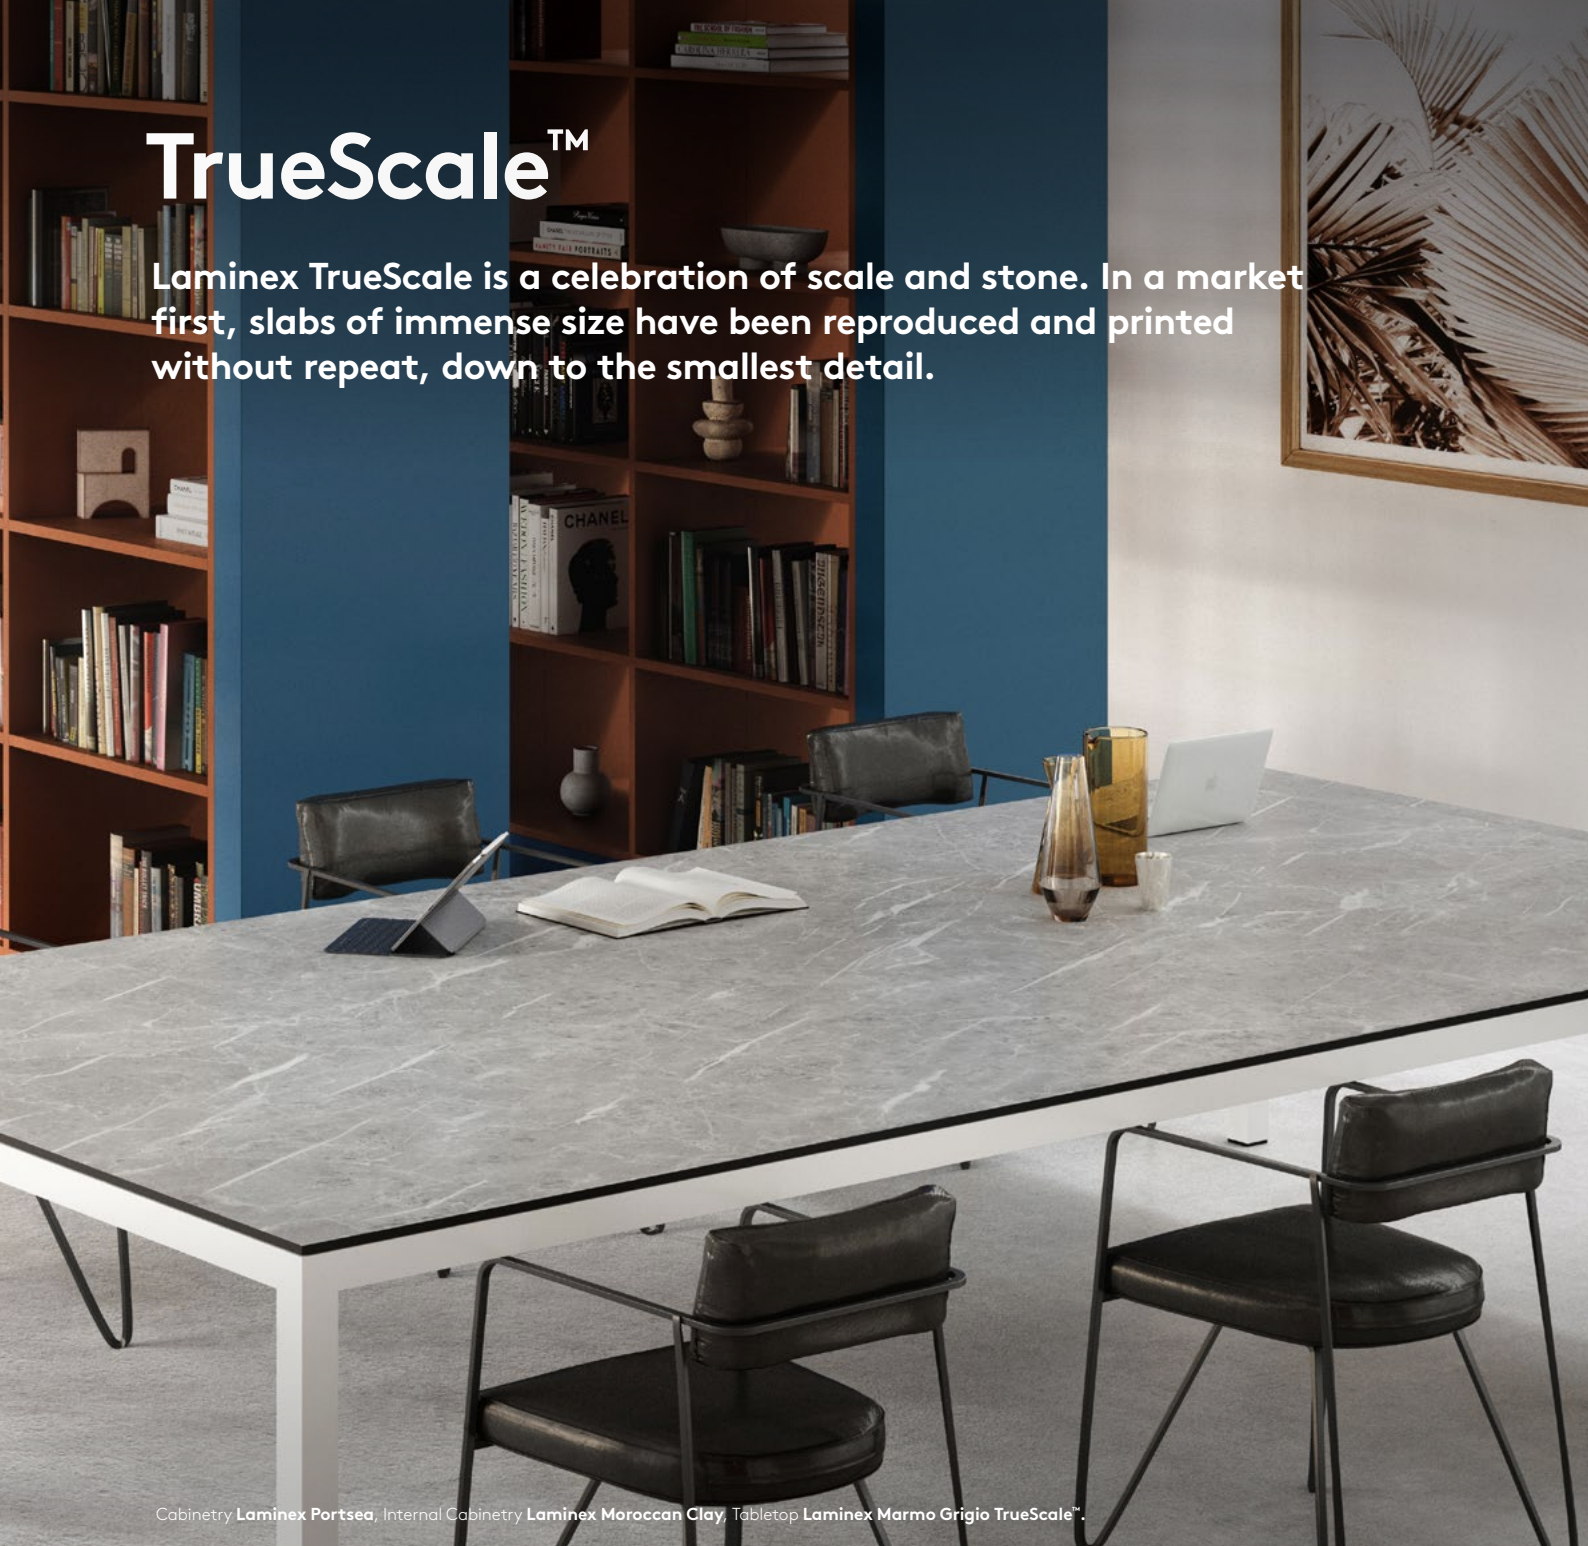

TrueScale™

Laminex TrueScale is a celebration of scale and stone. In a market first, slabs of immense size have been reproduced and printed without repeat, down to the smallest detail.

Cabinetry Laminex Portsea, Internal Cabinetry Laminex Moroccan Clay, Tabletop Laminex Marmo Grigio TrueScale™.