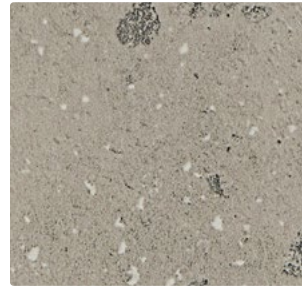

Benchtop features **Laminex Pure Mineralstone II**
and cabinetry is **Laminex Green Slate**.

Fresh Snow
N DG

Natural Quartz
N

Pure Mineralstone II
N DG

Sand Pebble
N

Terrazzino Perlato
N

Raw Zinc
N DG

Tumbled Terrazzo
N